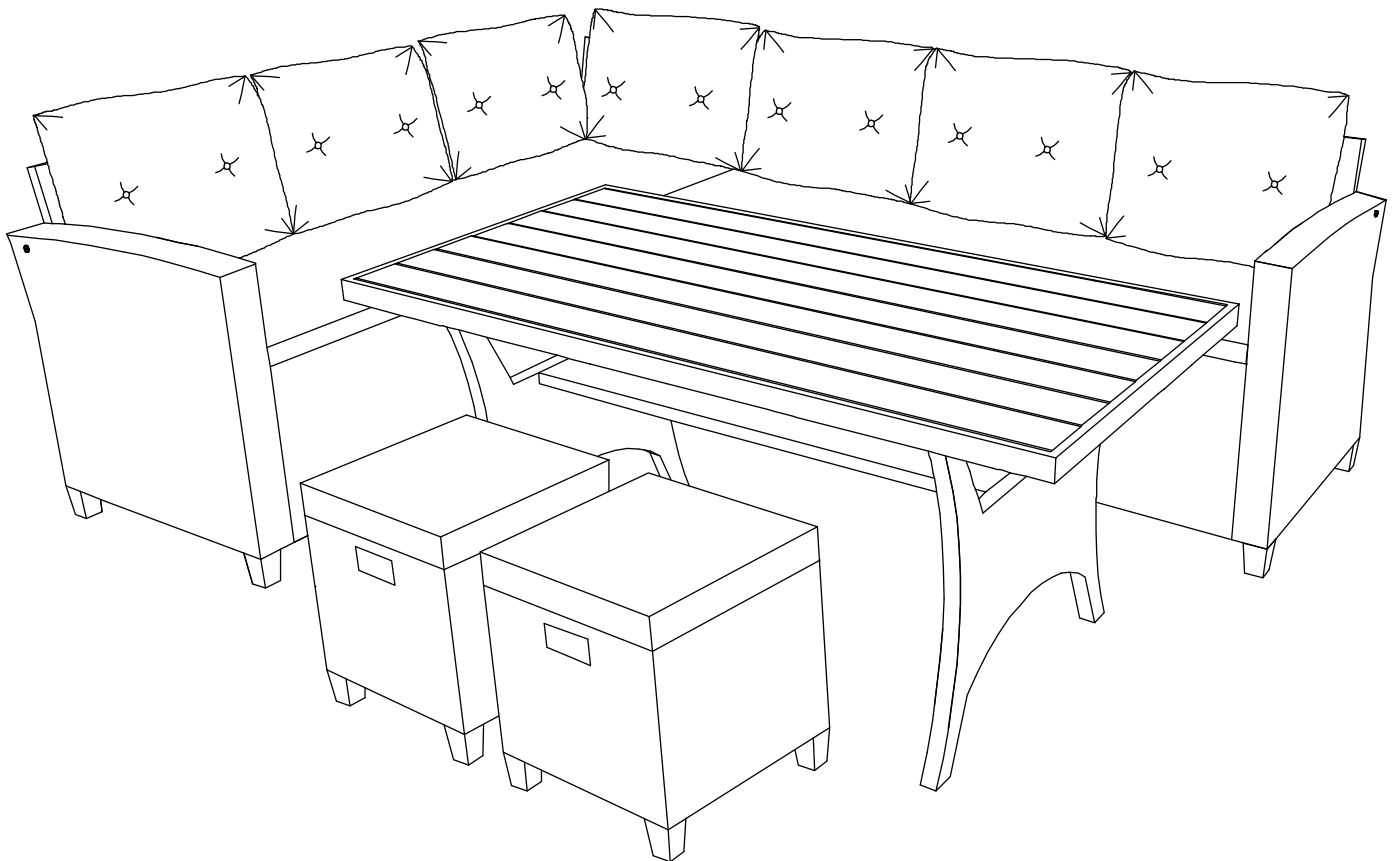

# ASSEMBLY INSTRUCTION

Description: GENOA RATTAN CORNER SOFA SET  
PLU number: 154944

A		1 PC
B		1 PC
C		1 PC
D		1 PC
E		1 PC
F		4 PCS

1	 M6x40 mm	8 PCS
2	 M6x35 mm	4 PCS
3	 M6x110 mm	1 PC
4	 M6x55 mm	6 PCS
5	 Ø6 x 14 mm	13 PCS
6		6 PCS
8	 Allenkey 4 x 60	1 PC