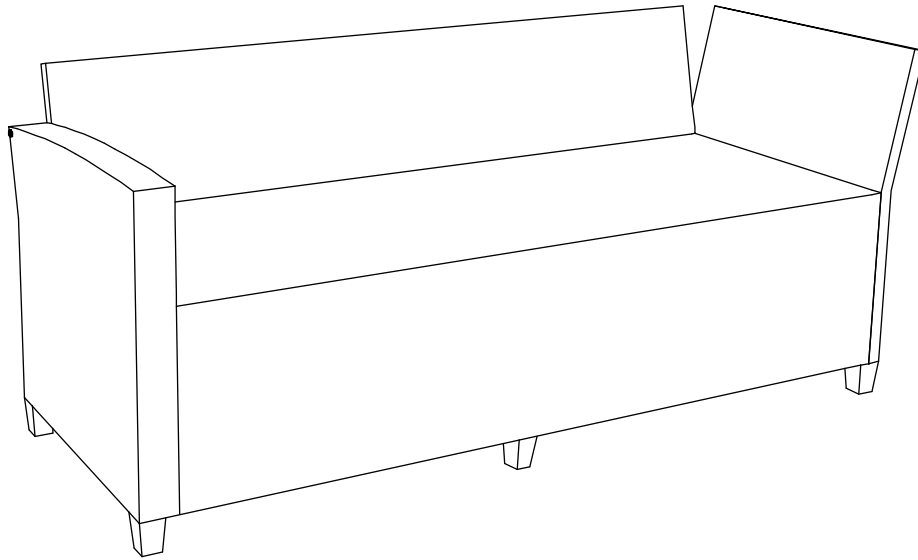

# ASSEMBLY INSTRUCTION

Description: GENOA RATTAN CORNER SOFA SET  
PLU number: 154944

A		1 PC
B		1 PC
C		1 PC
D		1 PC
E		1 PC
F		4 PCS

1	 M6x40 mm	8 PCS
2	 M6x35 mm	4 PCS
3	 M6x110 mm	1 PC
4	 M6x55 mm	6 PCS
5	 Ø6 x 14 mm	13 PCS
6		6 PCS
8	 Allenkey 4 x 60	1 PC