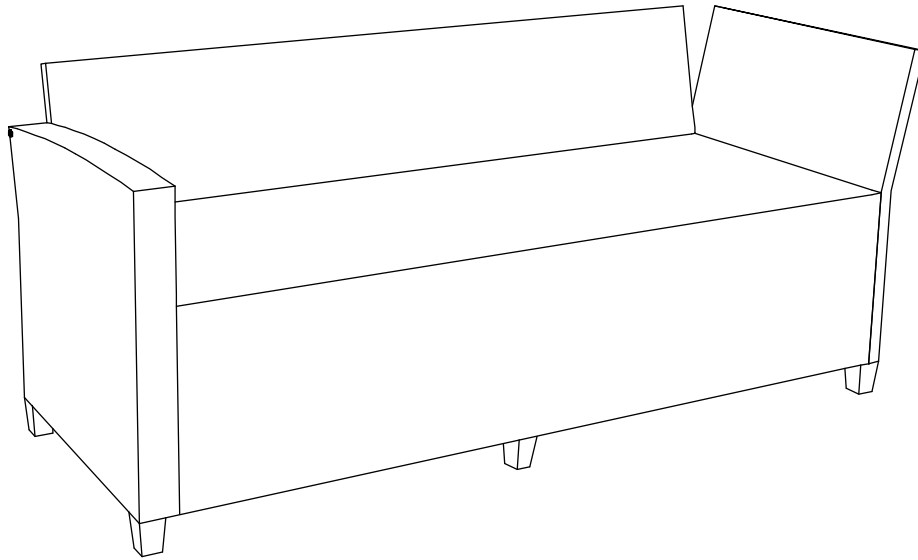

ASSEMBLY INSTRUCTION

Description: PARMA RATTAN CORNER SOFA SET
PLU number: 154892

A		1 PC
B		1 PC
C		1 PC
D		1 PC
E		1 PC
F		4 PCS

1	 M6x40 mm	8 PCS
2	 M6x35 mm	4 PCS
3	 M6x110 mm	1 PC
4	 M6x55 mm	6 PCS
5	 Ø6 x 14 mm	13 PCS
6		6 PCS
8	 Allenkey 4 x 60	1 PC