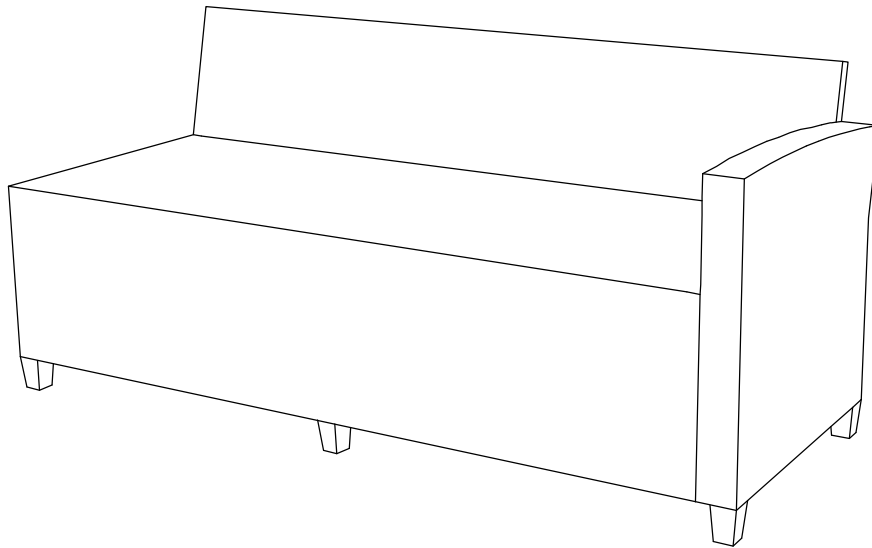

G		1 PC
H		1 PC
I		1 PC
E		1 PC
F		3 PCS

1	 M6x40 mm	6 PCS
2	 M6x35 mm	3 PCS
3	 M6x110 mm	1 PC
4	 M6x55 mm	6 PCS
5	 Ø6 x 14 mm	10 PCS
6		6 PCS
7		2 PCS
8	 Allenkey 4 x 60	1 PC