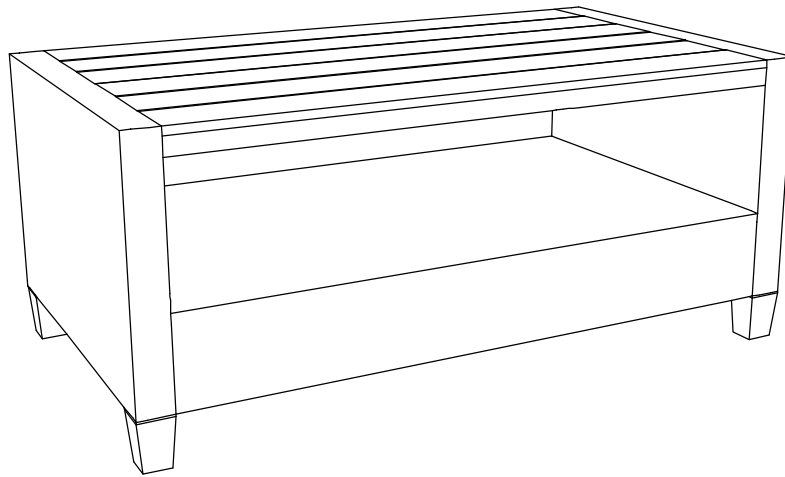

E		2 PCS
F		1 PC
G		1 PC

2	 M6 x 25	8 PCS
3	 Ø 6 x 14	12 PCS
4	 M6 x 55	4 PCS
5		4 PCS
6	 M6 x 20	4 PCS
7	 Allenkey 4 x 60	1 PC