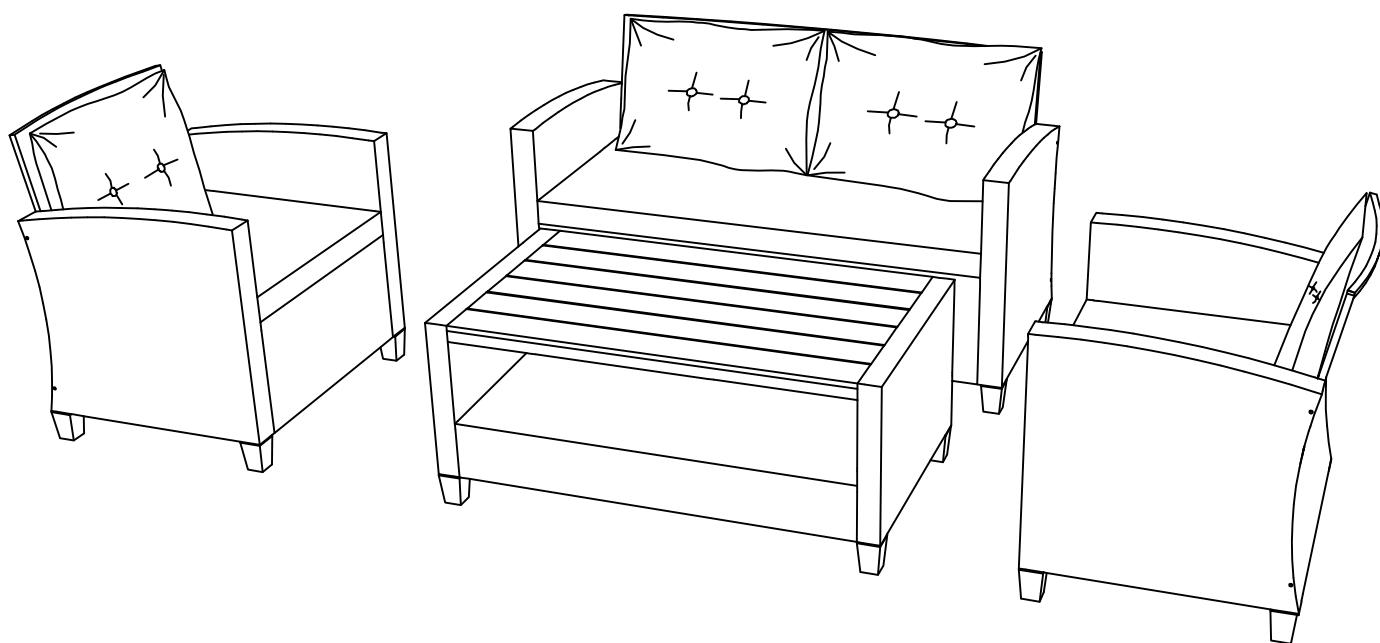

ASSEMBLY INSTRUCTION

Description: LISBON 4 PIECE RATTAN SOFA SET
PLU number: 154881

A		1 PC x 2
B		1 PC x 2
C		1 PC x 2
D		1 PC x 2
L		1 PC x 2
M		1 PC x 2
O		1 PC x 2

1	 M6 x 70	4 PCS x 2
2	 M6 x 25	10 PCS x 2
3	 Ø6 x 14	14 PCS x 2
4	 M6 x 55	4 PCS x 2
5		4 PCS x 2
7	 Allenkey 4 x 60	1 PC