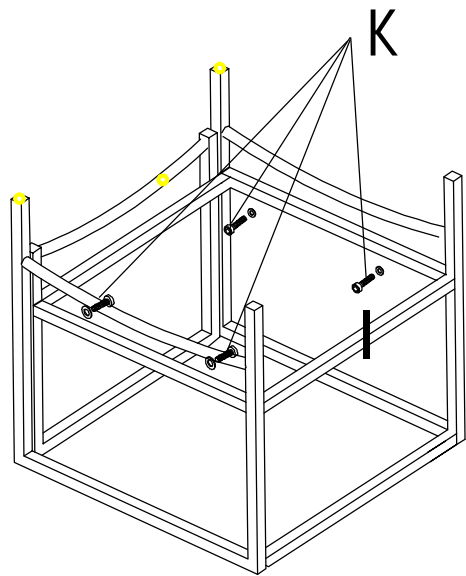

E:2PCS

F:1PC

G:2PCS

H:1PC

I:1PC

M6*35
J:24PCS

M6*30
K:12PCS

L:1PC

Do not fully tighten bolts until assembly is complete.

ASSEMBLY INSTRUCTIONS

TREVISO RATTAN 3 PIECE BISTRO SET(154913)