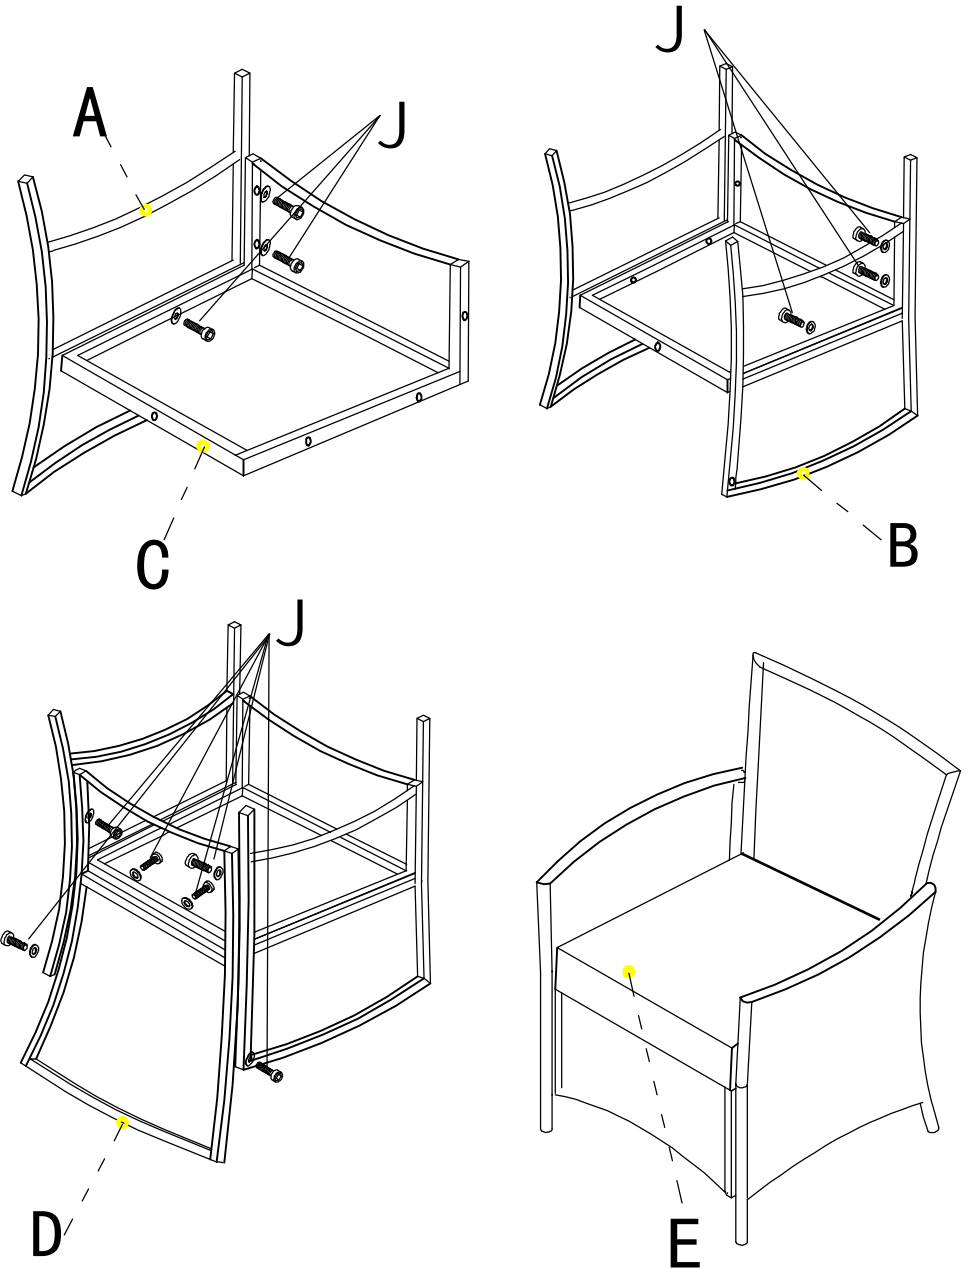

E:2PCS

F:1PC

G:2PCS

H:1PC

I:1PC

M6*35
J:24PCS

M6*30
K:12PCS

L:1PC

Do not fully tighten bolts until assembly is complete.

ASSEMBLY INSTRUCTIONS

TREVISO RATTAN 3 PIECE BISTRO SET(154913)