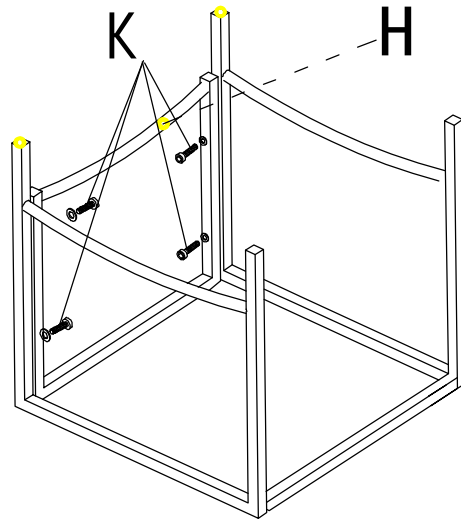

E:2PCS

F:1PC

G:2PCS

H:1PC

I:1PC

M6*35
J:24PCS

M6*30
K:12PCS

L:1PC

Do not fully tighten bolts until assembly is complete.

ASSEMBLY INSTRUCTIONS

TREVISO RATTAN 3 PIECE BISTRO SET(154913)