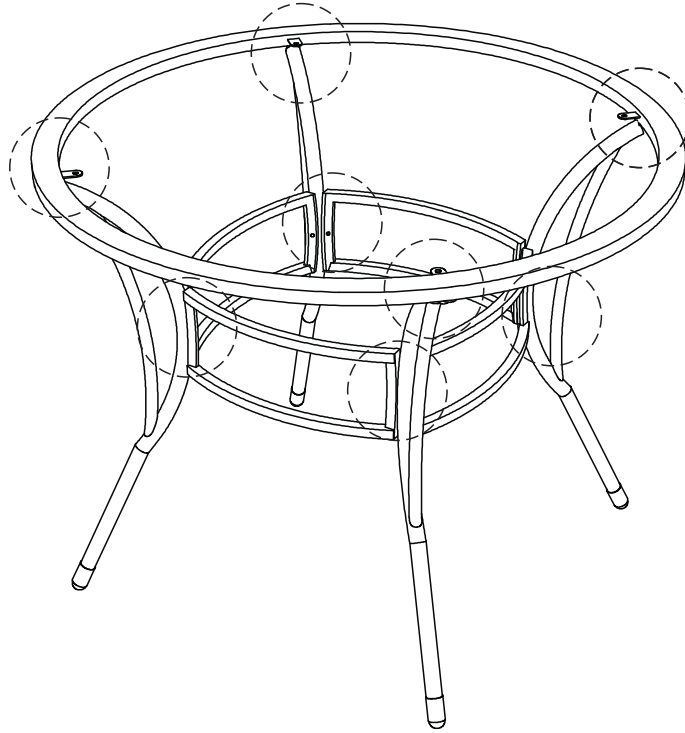

ASSEMBLY INSTRUCTION

SIENA 5 PIECE RATTAN GARDEN SET

PLU : 154896

A		x1
B		x4
C		x4
D		x1

1	 M6x20mm	x20
2	 Washer	x20
3		x1

1

2

3

4

FINISH