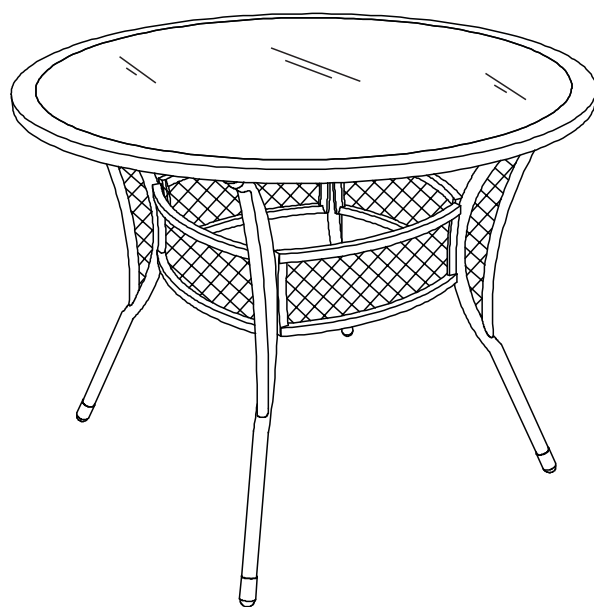

ASSEMBLY INSTRUCTION

SIENA 5 PIECE RATTAN GARDEN SET

PLU : 154896

A		x1
B		x4
C		x4
D		x1

1	 M6x20mm	x20
2	 Washer	x20
3		x1

1

2

3

4

FINISH