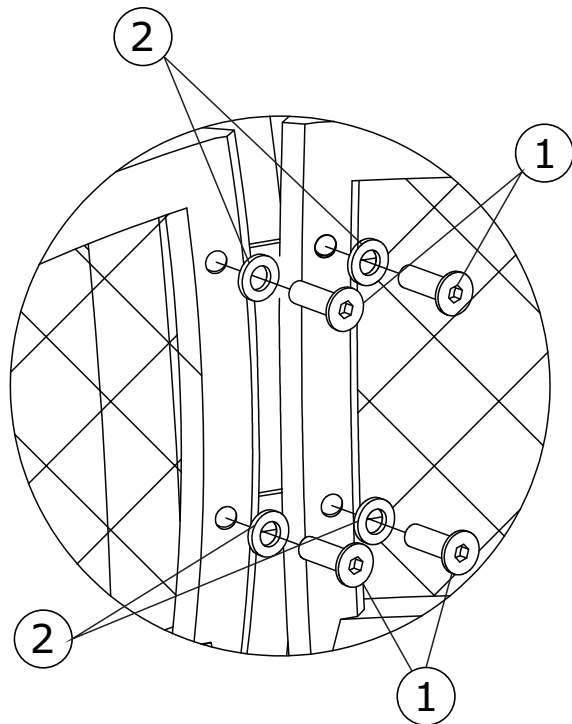

ASSEMBLY INSTRUCTION

SIENA 5 PIECE RATTAN GARDEN SET

PLU : 154896

A		x1
B		x4
C		x4
D		x1

1	 M6x20mm	x20
2	 Washer	x20
3		x1

1

2

3

4

FINISH