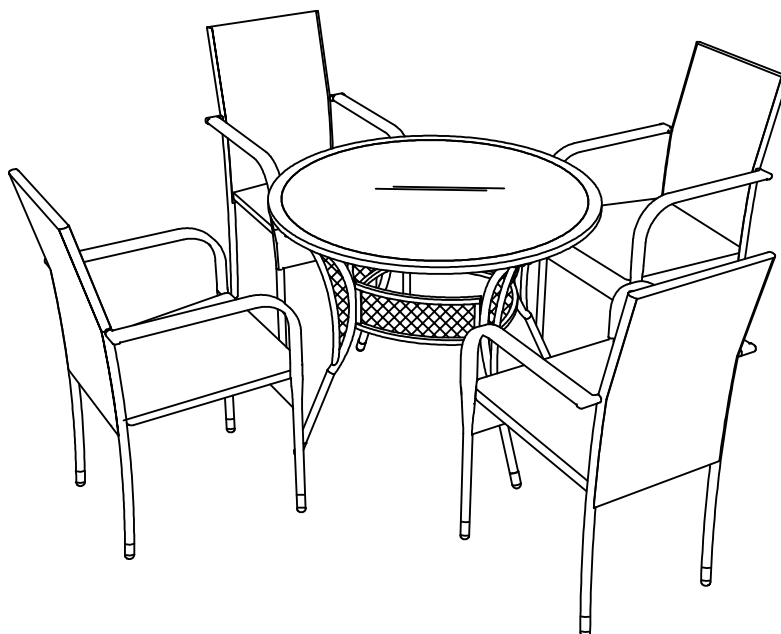

ASSEMBLY INSTRUCTION

SIENA 5 PIECE RATTAN GARDEN SET

PLU : 154896

A		x1
B		x4
C		x4
D		x1

1	 M6x20mm	x20
2	 Washer	x20
3		x1

1

2

3