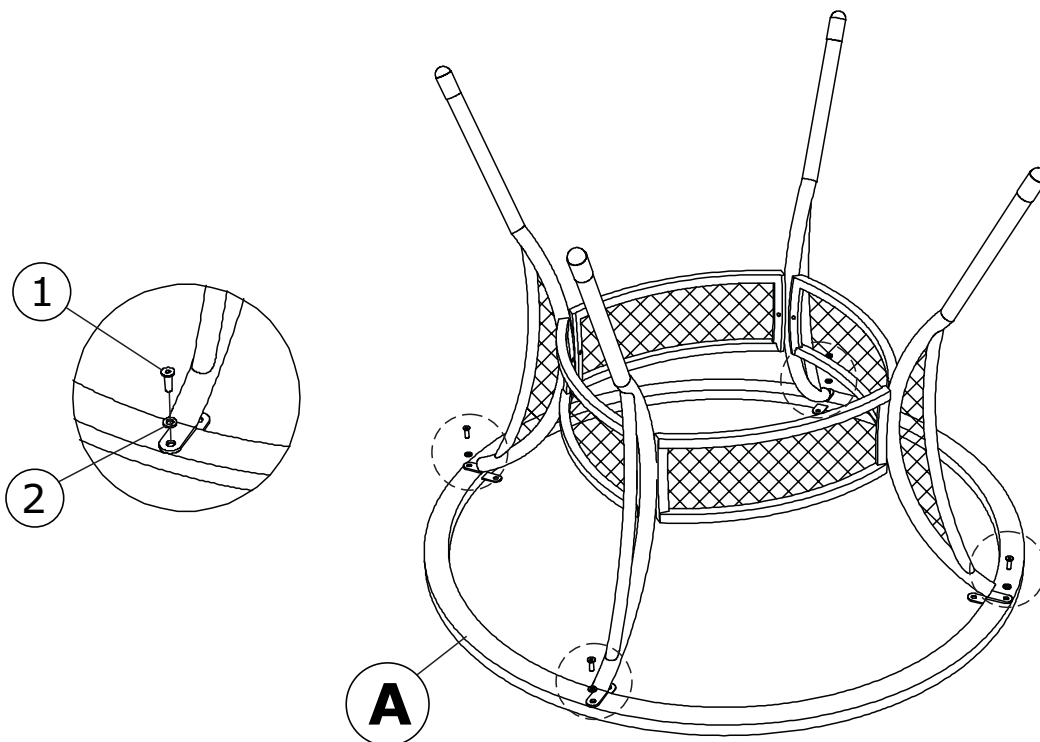

ASSEMBLY INSTRUCTION

SIENA 5 PIECE RATTAN GARDEN SET

PLU : 154896

A		x1
B		x4
C		x4
D		x1

1	 M6x20mm	x20
2	 Washer	x20
3		x1

1

2

3

4

FINISH