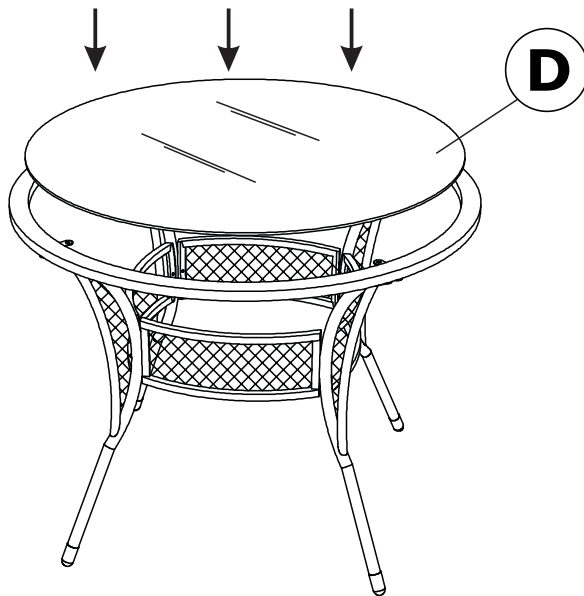

ASSEMBLY INSTRUCTION

SIENA 5 PIECE RATTAN GARDEN SET

PLU : 154896

A		x1
B		x4
C		x4
D		x1

1	 M6x20mm	x20
2	 Washer	x20
3		x1

1

2

3

4

FINISH