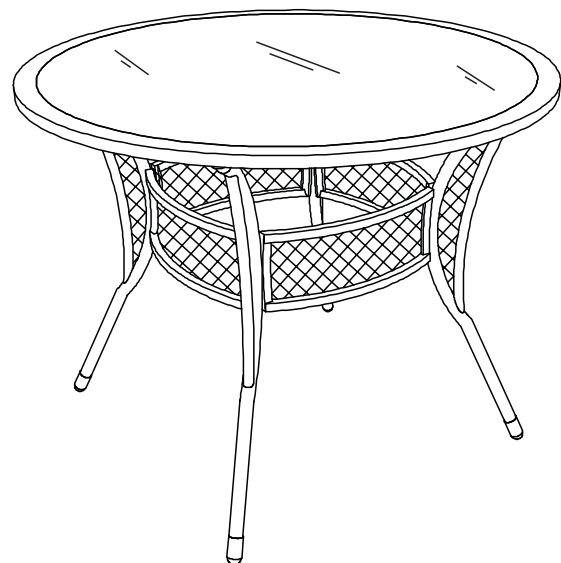

ASSEMBLY INSTRUCTION

SIENA 5 PIECE RATTAN GARDEN SET

PLU : 154896

A		x1
B		x4
C		x4
D		x1

1	 M6x20mm	x20
2	 Washer	x20
3		x1

1

2

3

4

FINISH