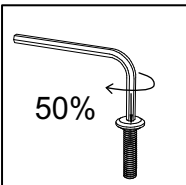

ASSEMBLY INSTRUCTION

SIENA 5 PIECE RATTAN GARDEN SET

PLU : 154896

A		x1
B		x4
C		x4
D		x1

1	 M6x20mm	x20
2	 Washer	x20
3		x1

1

2

3