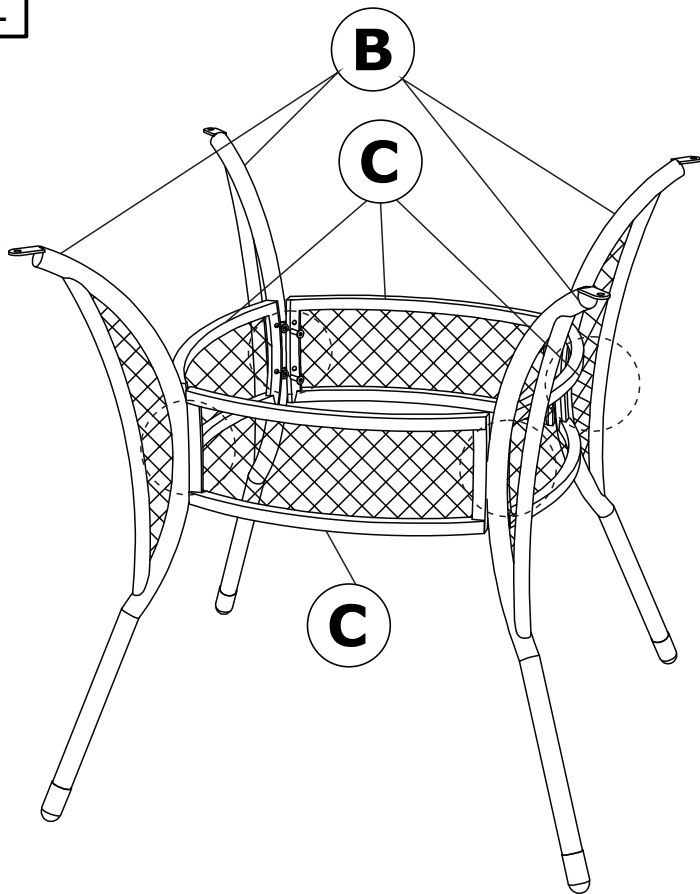

ASSEMBLY INSTRUCTION

SIENA 5 PIECE RATTAN GARDEN SET

PLU : 154896

A		x1
B		x4
C		x4
D		x1

1	 M6x20mm	x20
2	 Washer	x20
3		x1

1

2

3

4

FINISH