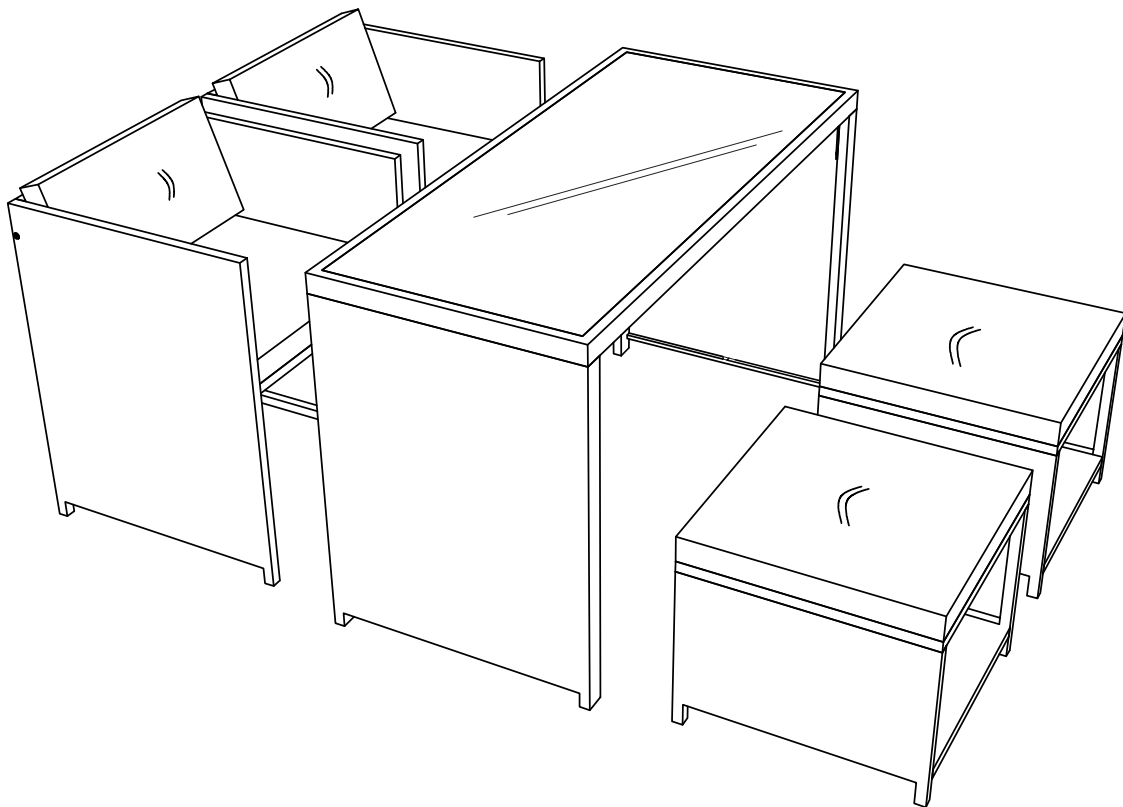

ASSEMBLY INSTRUCTION

MARSALA 5 PIECE RATTAN GARDEN SET

PLU : 154890

COMPONENTS:

(A) x2

(B) x2

(C) x2

(D) x2