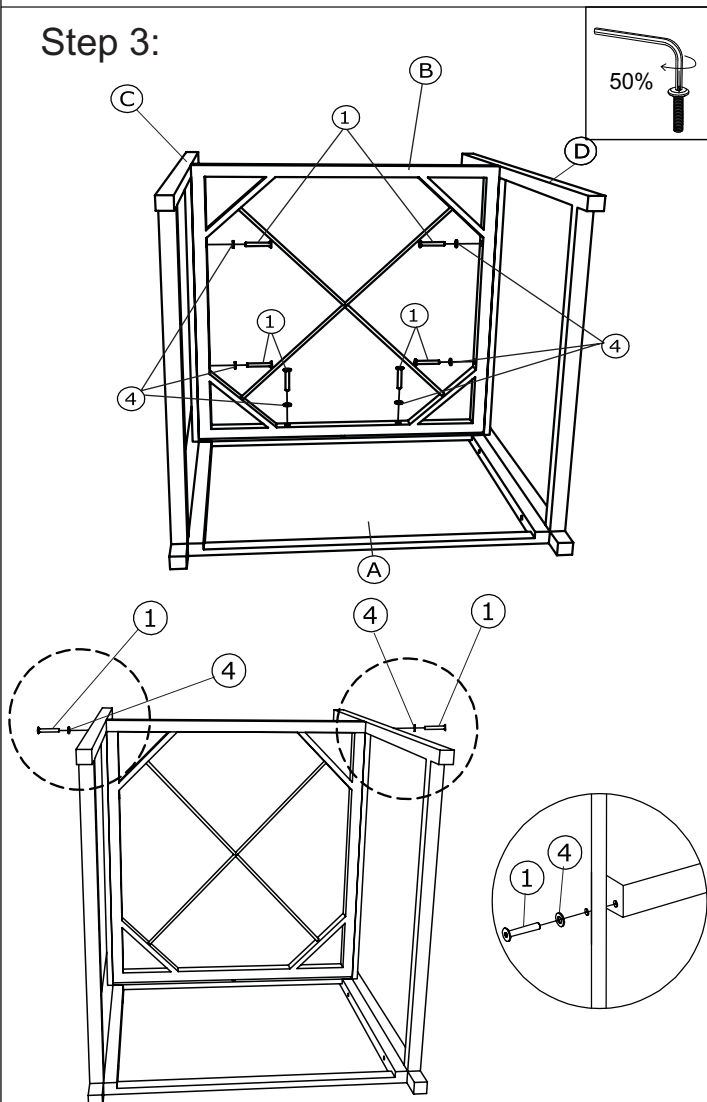

(N) x2

(P) x2

HARDWARE:

Bolt M6x40mm = 42 pcs

Bolt M6x30mm = 16 pcs

Bolt M6x20mm = 4 pcs

Washer = 62 pcs

Allenkey = 2 pcs

X2

A		1 PC
B		1 PC
C		1 PC
D		1 PC
L		1 PC
M		1 PC

1	 M6x40 mm	14 PCS
4	 Washers	14 PCS
5	 Allenkey	1 PC

Step 1:

Step 2:

Step 3:

Step 4:

FINISH

X2

E		1 PC
F		2 PCS
G		1 PC
N		1 PC
P		1 PC

1	 M6x40 mm	4 PCS
2	 M6x30 mm	8 PCS
4	 Washers	12 PCS
5	 Allenkey	1 PC

Step 1:

Step 2:

Step 3:

Step 4:

FINISH