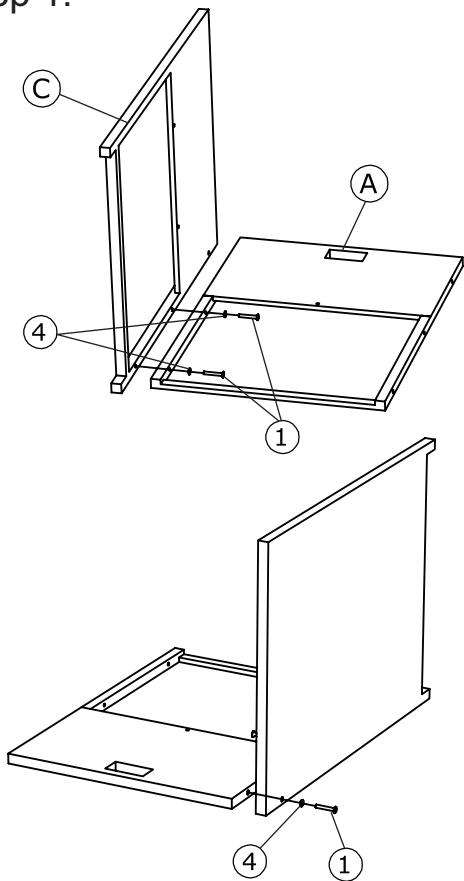

(N) x2

(P) x2

HARDWARE:

Bolt M6x40mm = 42 pcs

Bolt M6x30mm = 16 pcs

Bolt M6x20mm = 4 pcs

Washer = 62 pcs

Allenkey = 2 pcs

X2

A		1 PC
B		1 PC
C		1 PC
D		1 PC
L		1 PC
M		1 PC

1	 M6x40 mm	14 PCS
4	 Washers	14 PCS
5	 Allenkey	1 PC

Step 1:

Step 2:

Step 3:

Step 4:

FINISH