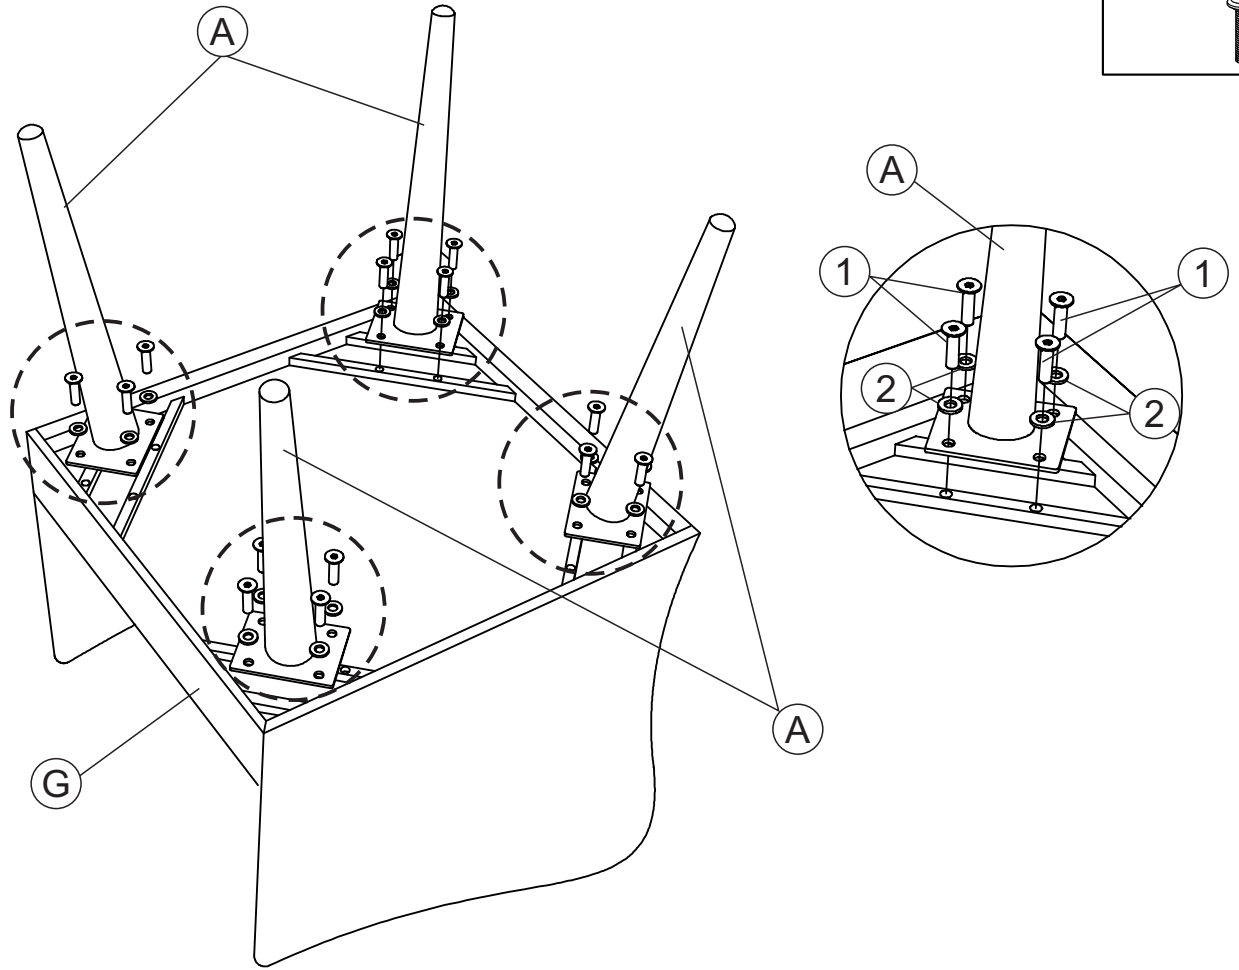

# PART LIST:

(A) x12

(B) x4

(C) x1

(D) x1

(E) x2

(F) x4

(G) x2

# HARDWARE:

①

Bolt **M6x20mm** = 60 pcs

②

Washers = 60 pcs

③

Allenkey = 2 pcs

**X2**

G		1 PC
A		4 PCS
E		1 PC
F		1 PC

1	 Bolt M6x20mm	16pcs
2	 Washers	16pcs
3	 Allenkey	1 pc

1

X2

2

H		1 PC
A		4 PCS
D		1 PC
F		2 PCS

1	 Bolt M6x20mm	16pcs
2	 Washers	16pcs
3	 Allenkey	1 pc

1