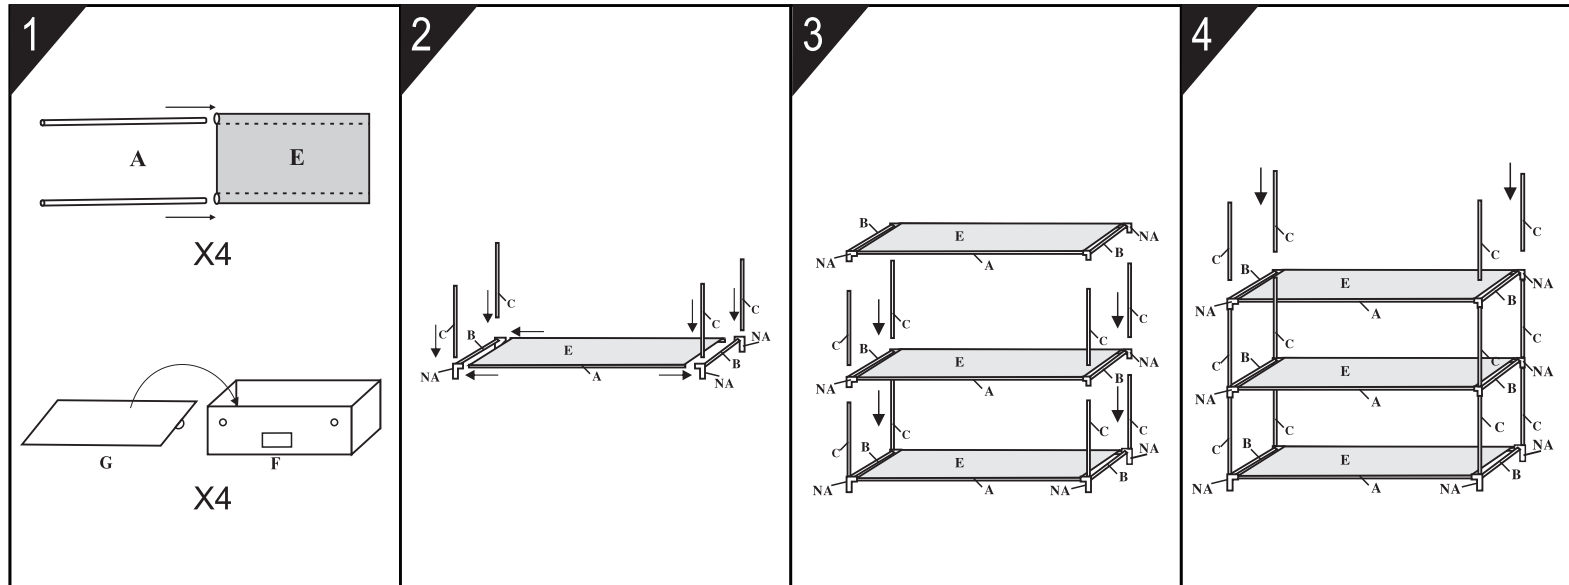

# 4 DRAWER WIDE CHARCOAL Storage Unit

ITEM CODE: 138084  
Assembly Instructions

<b>NA</b>  <b>20PCS</b>	<b>E</b>  <b>4PCS</b>
<b>A</b>  <b>10PCS</b>	<b>F</b>  <b>4PCS</b>
<b>B</b>  <b>10PCS</b>	<b>G</b>  <b>4PCS</b>
<b>C</b>  <b>12PCS</b>	<b>H</b>  <b>1PC</b>
<b>D</b>  <b>4PCS</b>	

**GENERAL INSTRUCTIONS:**

- Please ensure the product is placed on a firm and flat surface.
- Care and Cleaning: Wipe clean with a damp cloth.

Domestic use only  
Max.Loading: 10kg

MADE IN CHINA