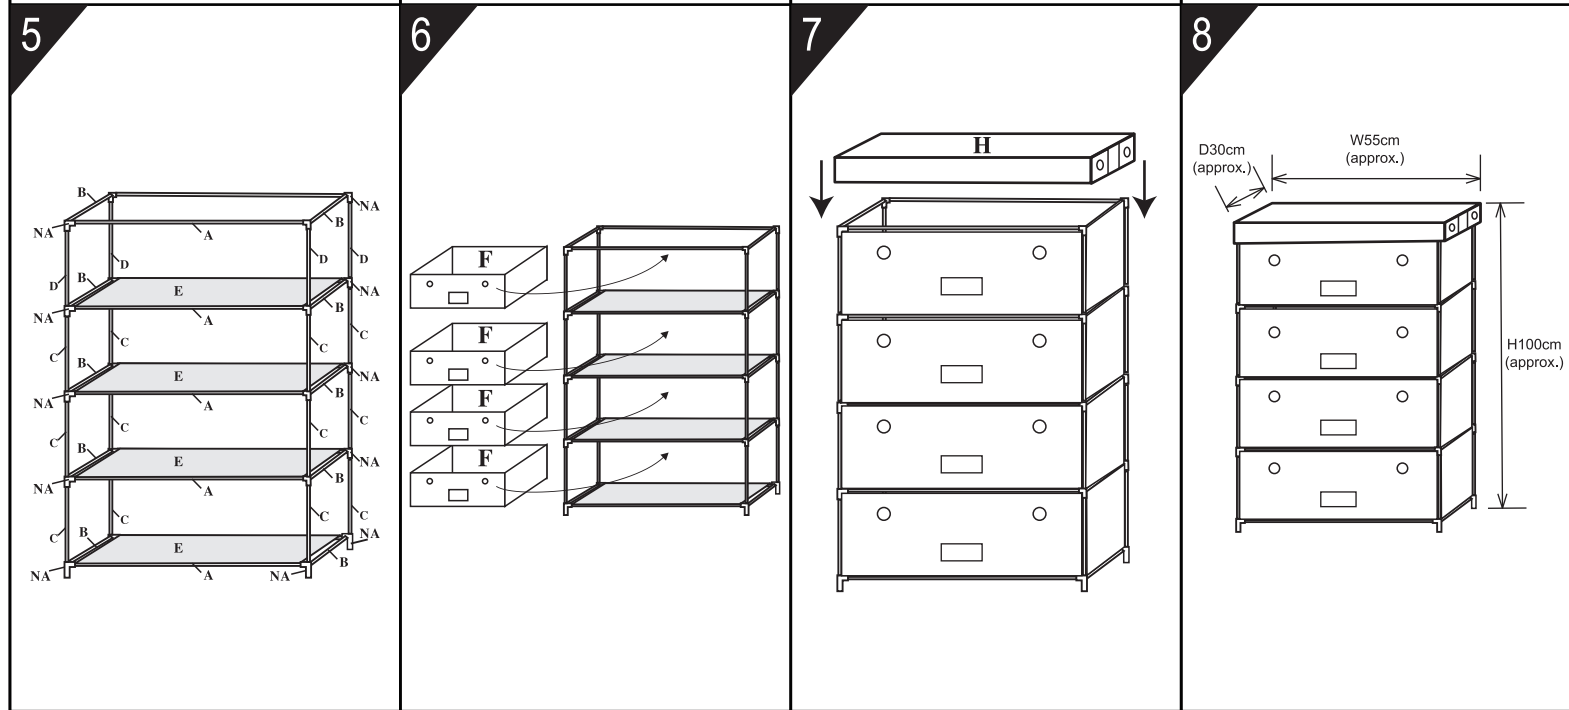

# 4 DRAWER WIDE CHARCOAL Storage Unit

ITEM CODE: 138084  
Assembly Instructions

<b>NA</b>  <b>20PCS</b>	<b>E</b>  <b>4PCS</b>
<b>A</b>  <b>10PCS</b>	<b>F</b>  <b>4PCS</b>
<b>B</b>  <b>10PCS</b>	<b>G</b>  <b>4PCS</b>
<b>C</b>  <b>12PCS</b>	<b>H</b>  <b>1PC</b>
<b>D</b>  <b>4PCS</b>	

**GENERAL INSTRUCTIONS:**

- Please ensure the product is placed on a firm and flat surface.
- Care and Cleaning: Wipe clean with a damp cloth.

Domestic use only  
Max.Loading: 10kg

MADE IN CHINA