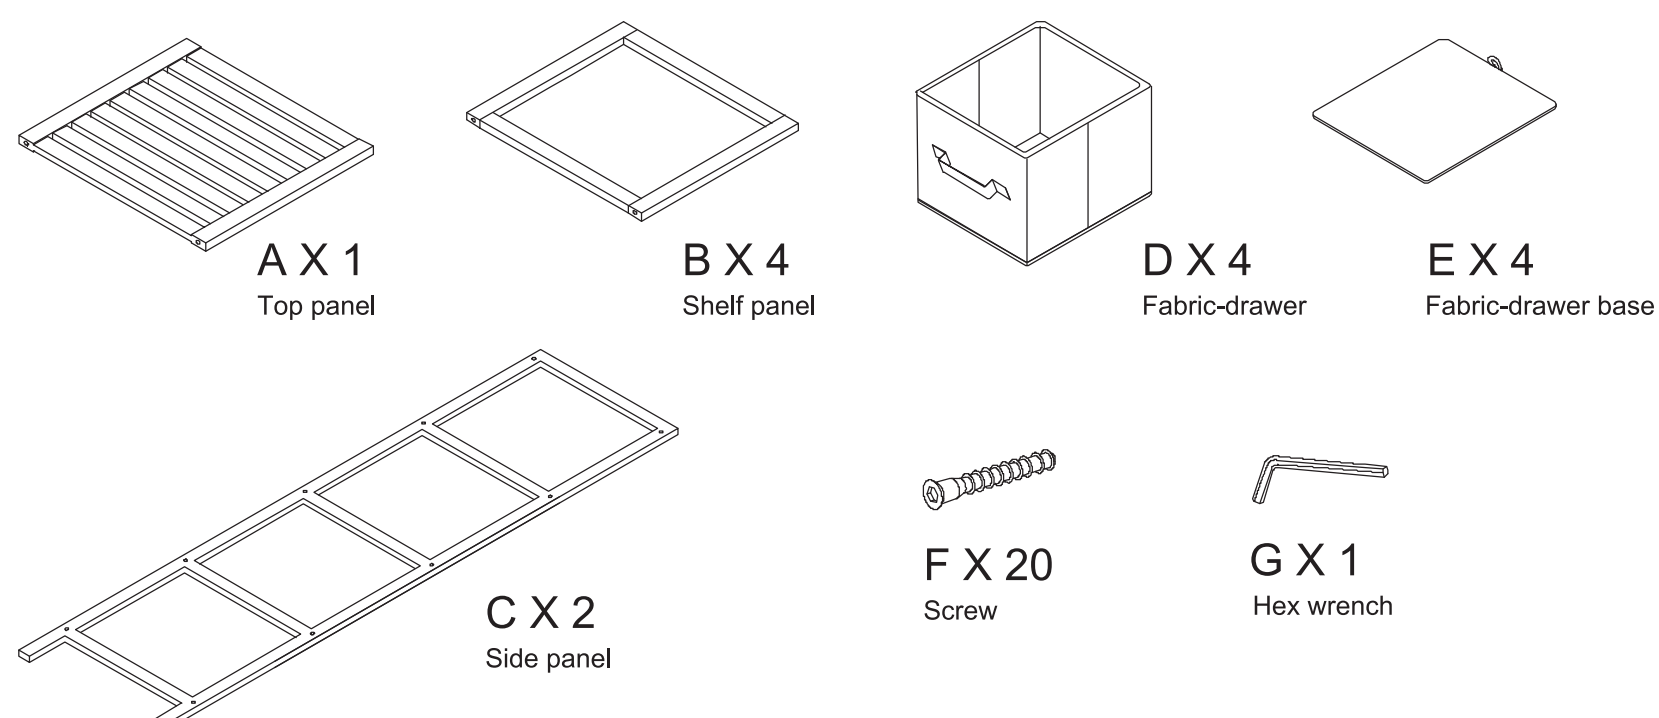

4 Drawer White Chest

ITEM CODE: 138083
Assembly instruction