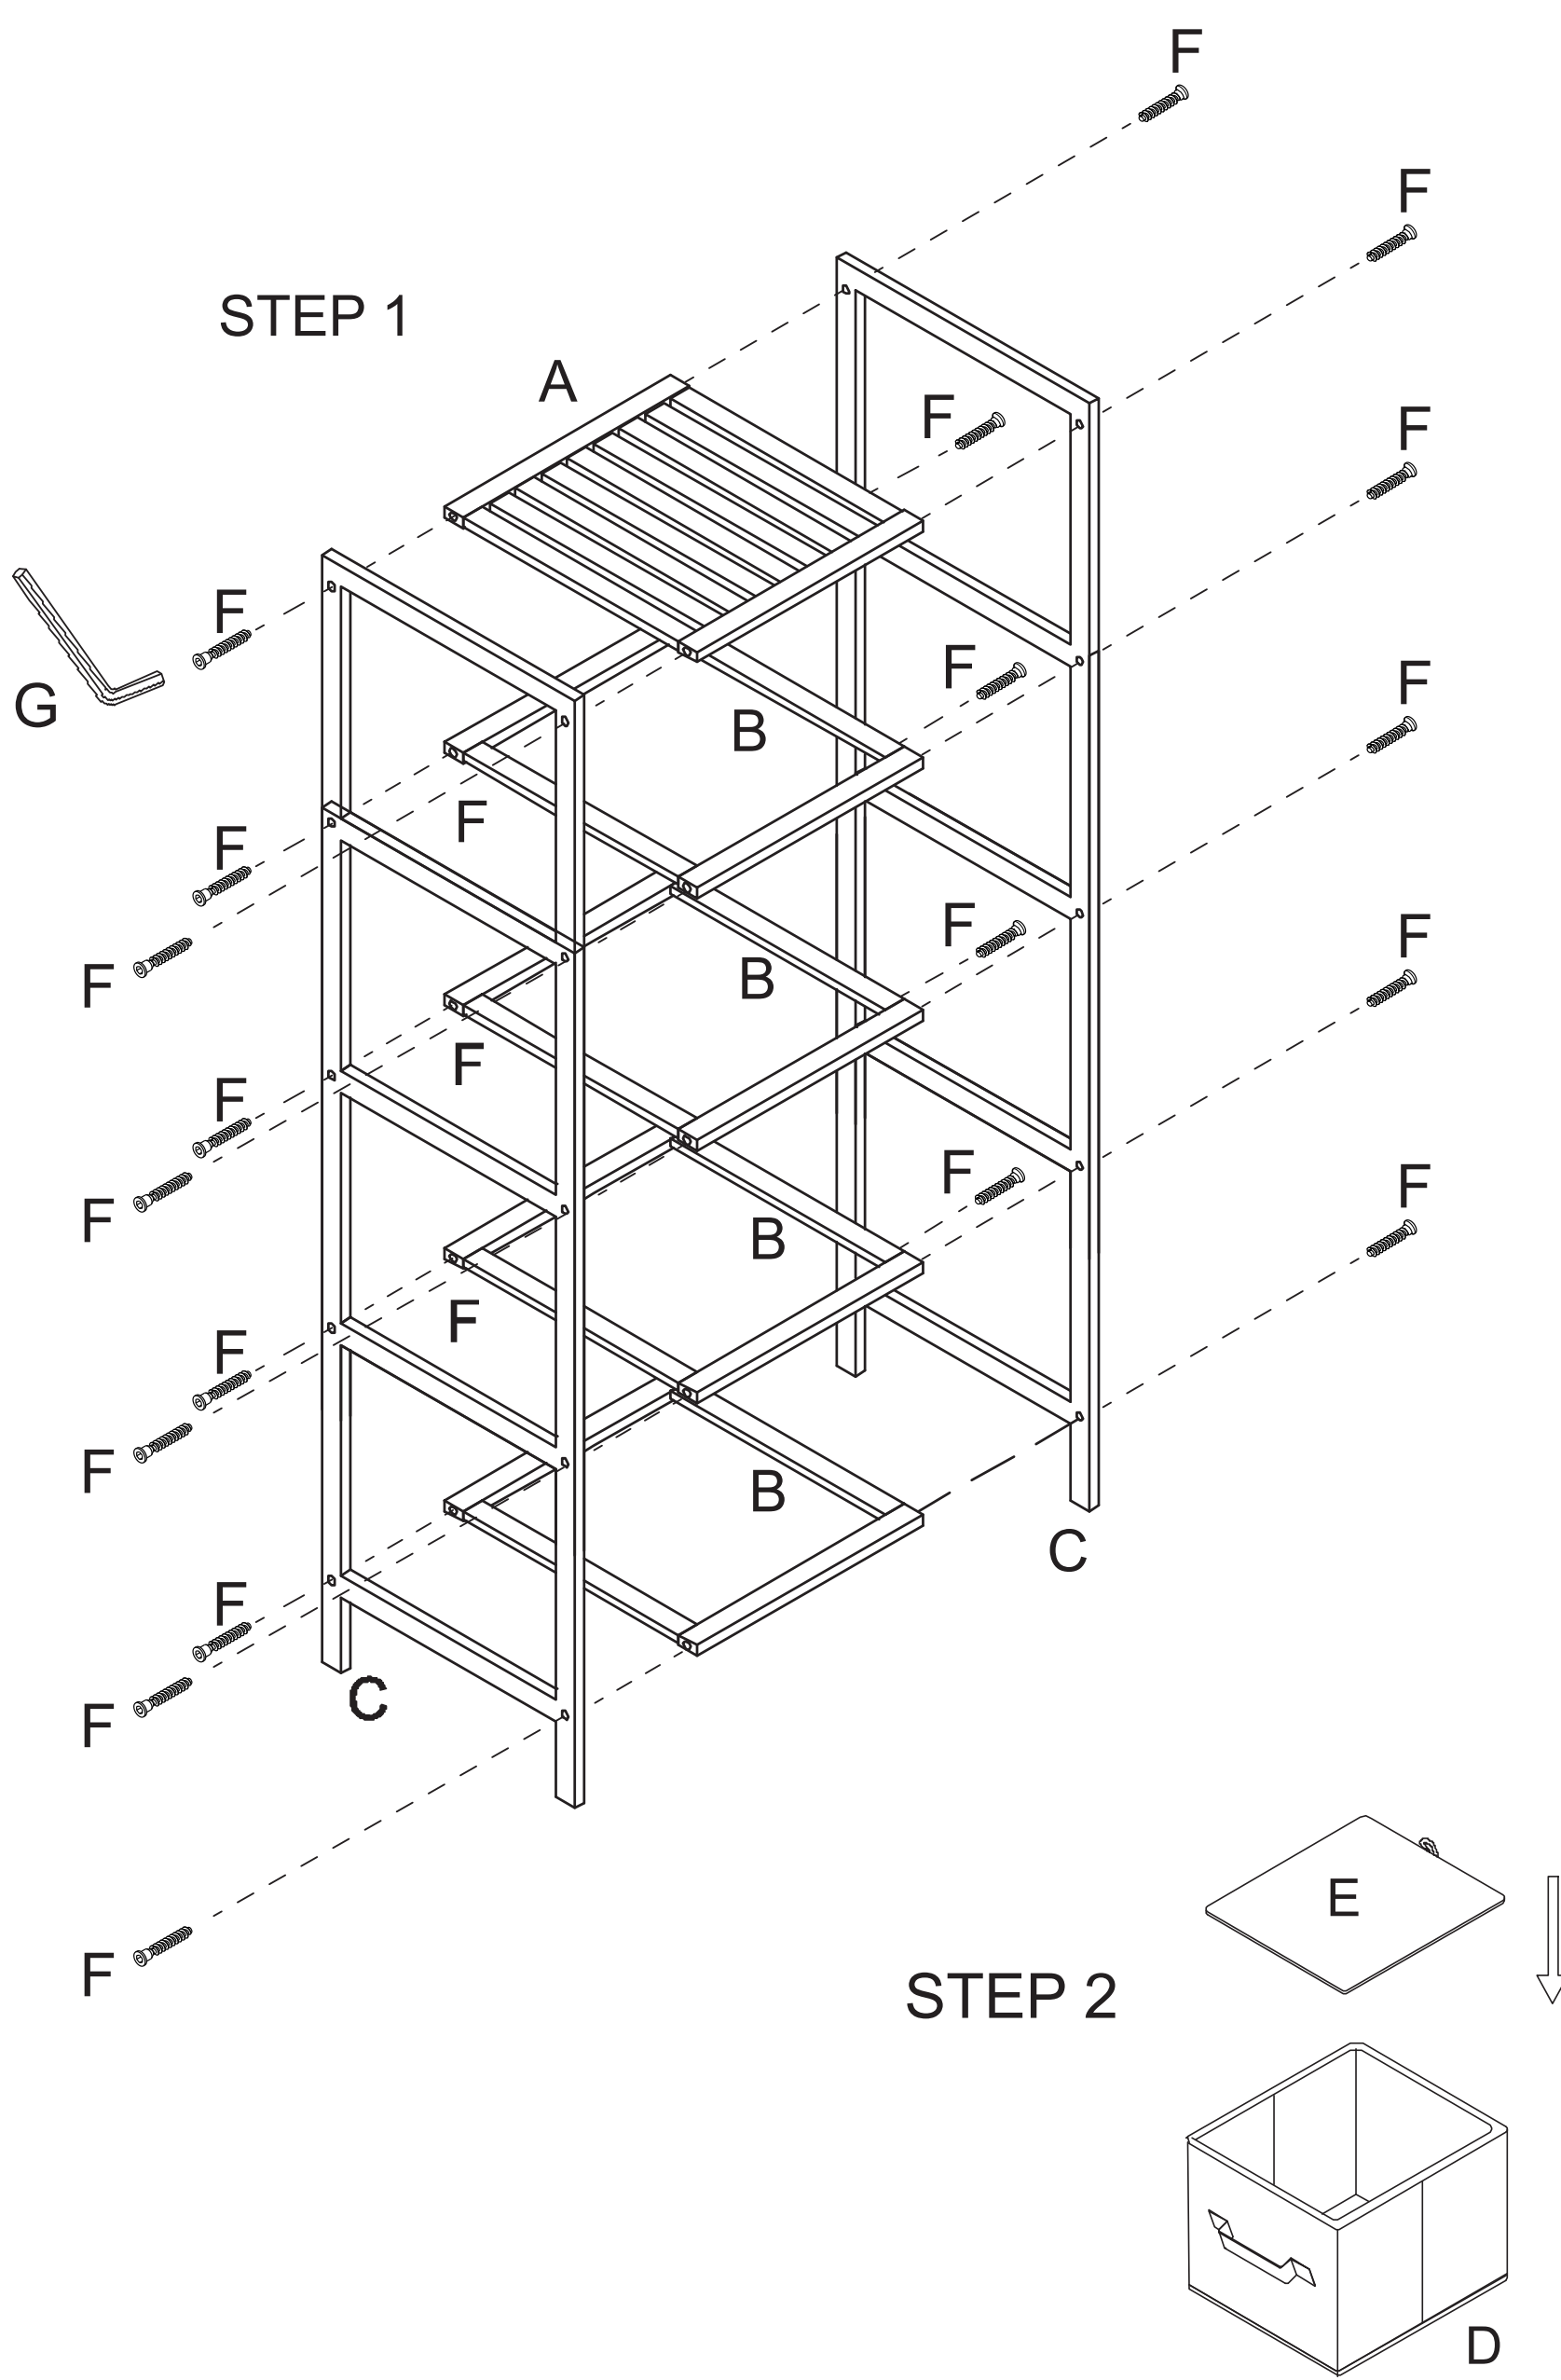

4 Drawer White Chest

ITEM CODE: 138083
Assembly instruction