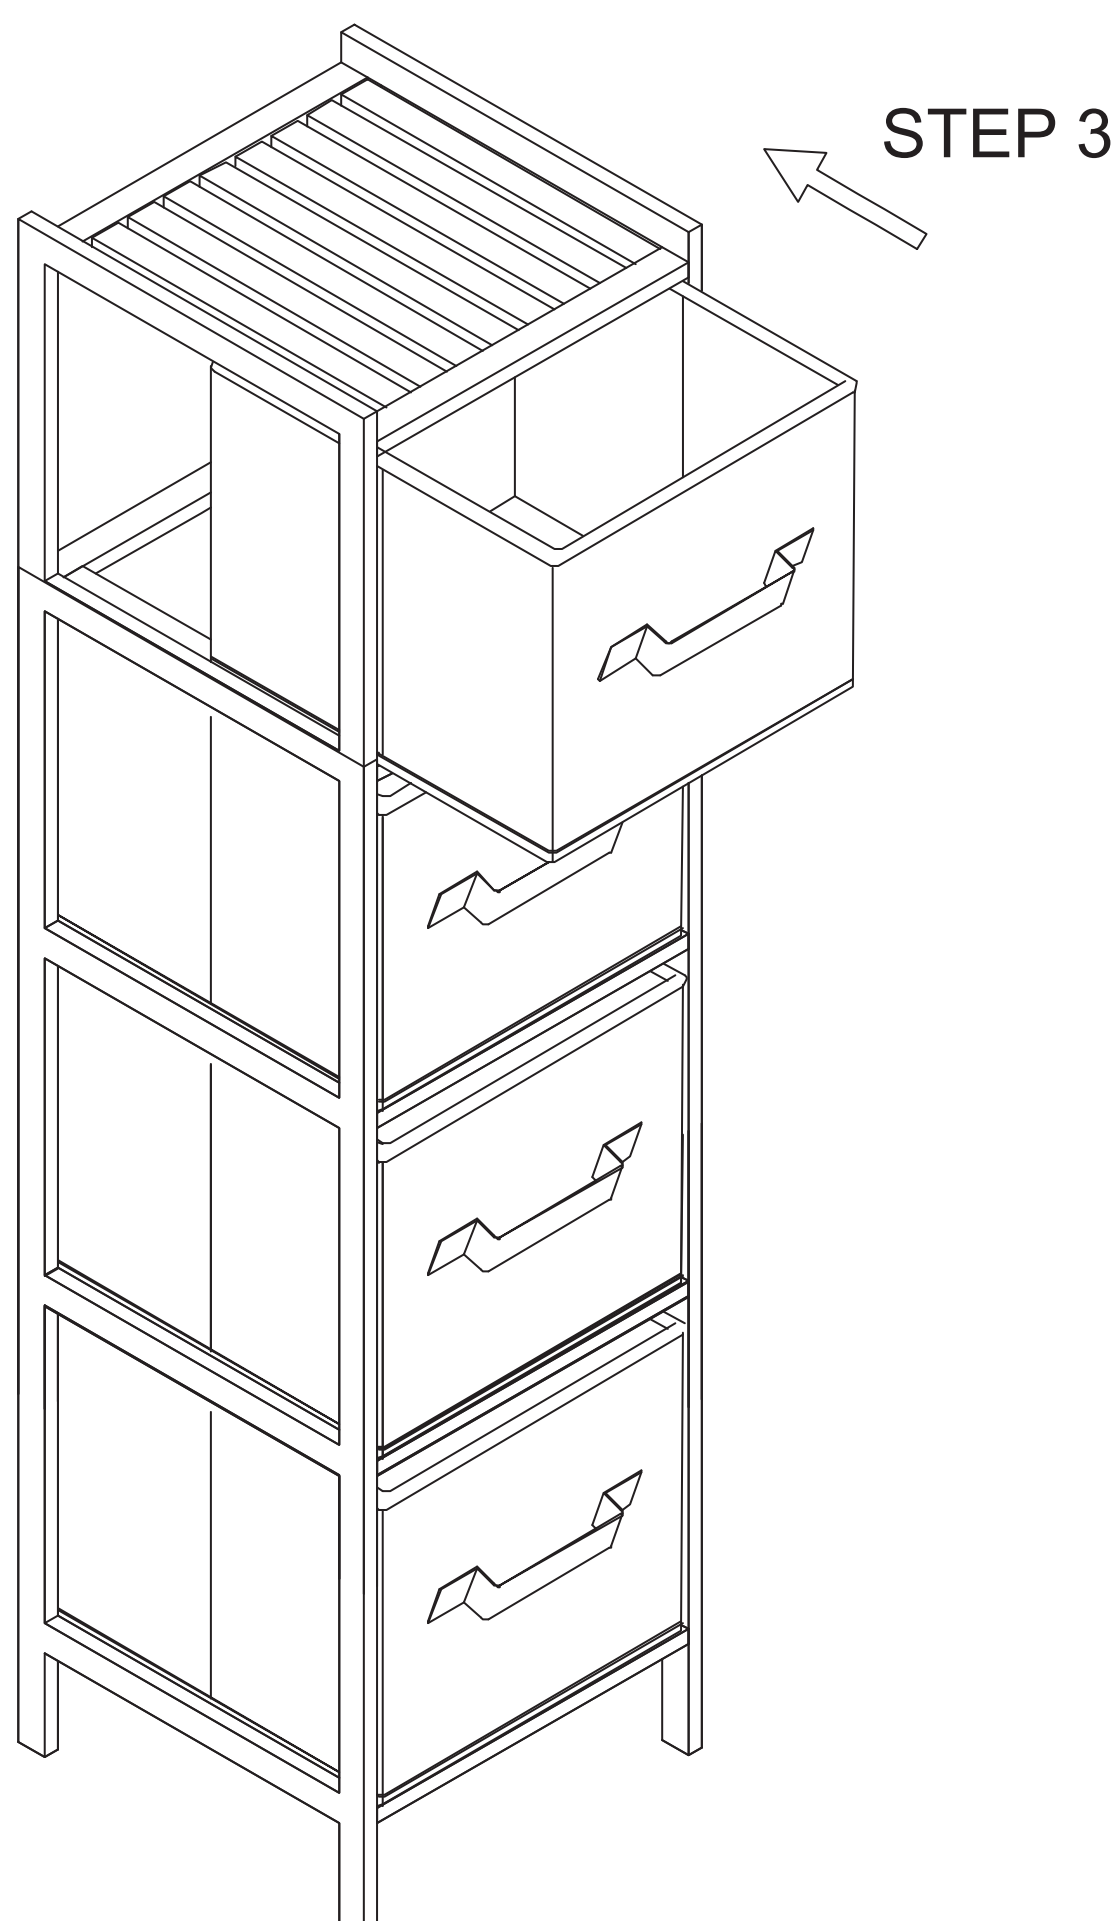

4 Drawer White Chest

ITEM CODE: 138083
Assembly instruction