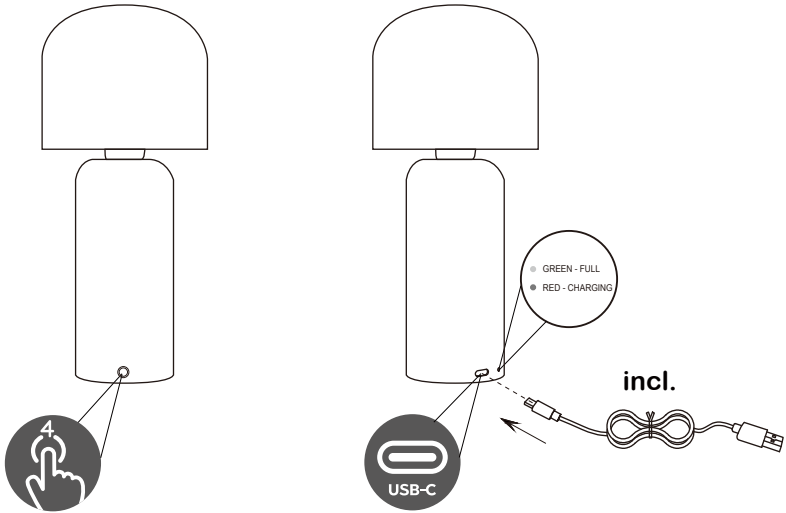

INSTRUCTION

image below for illustration only

PLU 153127
PLU 153128

input: 5V max.2A
1 x LED 3W

CE UK
CA

IP 20

Rechargeable battery

Type: Li-ion 18650