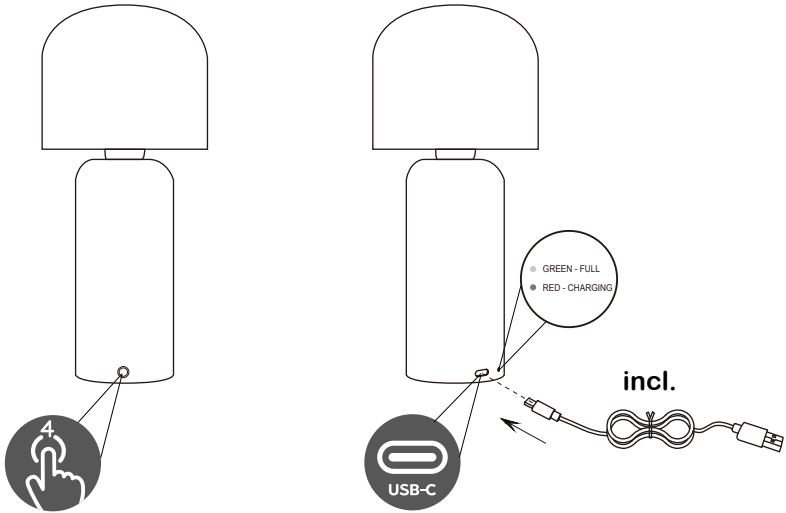

INSTRUCTION

image below for illustration only

PLU 153124
PLU 153125

input: 5V max.2A
1 x LED 3W

CE UK
CA

IP 20

Rechargeable battery

Type: Li-ion 18650
3.7V 2000mAh x 2